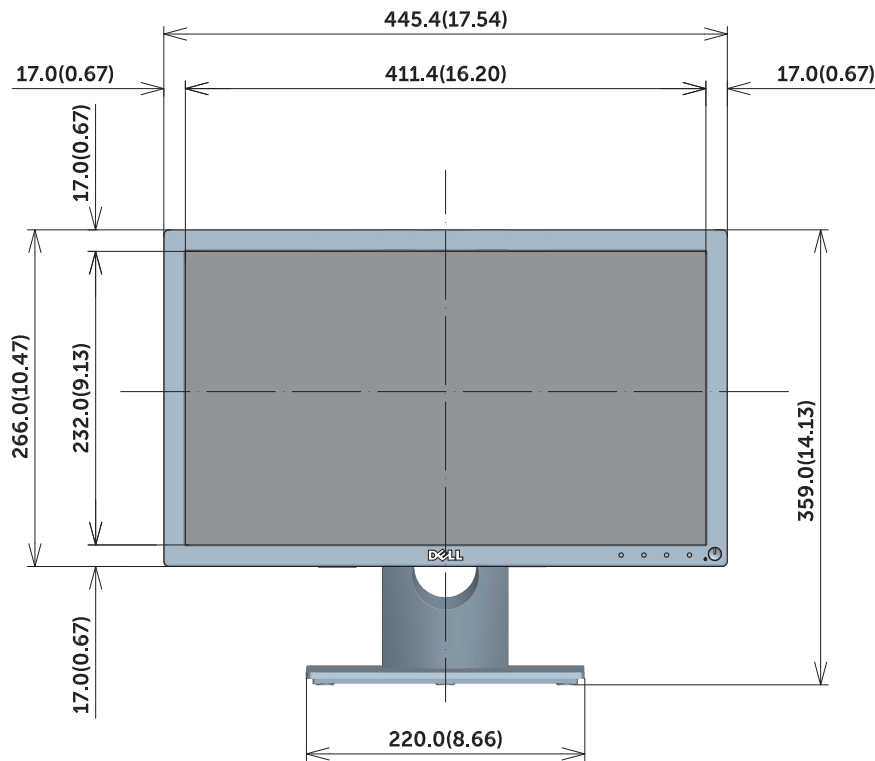

SE1918HV Outline Dimension

Unit : mm(inch)
 Dimension : Nominal
 Drawing : Not to scale

SE2018HV/SE2018HR Outline Dimension

Unit : mm(inch)
Dimension : Nominal
Drawing : Not to scale

SE2218HV Outline Dimension

Unit : mm(inch)
 Dimension : Nominal
 Drawing : Not to scale